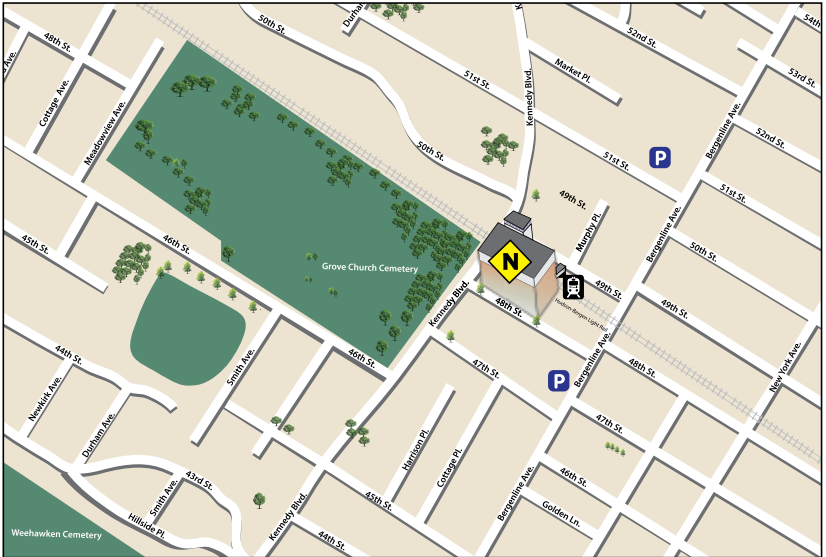

HCCC JOURNAL SQUARE CAMPUS

- | | | | |
|------------|--|----------|--|
| A | 70 Sip Avenue | J | 2 Enos Place |
| C/D | 162-168 Sip Avenue | L | Gabert Library
71 Sip Avenue |
| E | Culinary Conference Center
161 Newkirk Street | S | STEM (Science, Technology,
Engineering & Mathematics)
Building
263 Academy Street |
| F | 870 Bergen Avenue | X | 26 Journal Square |
| I | 119 Newkirk Street | | |
| G | Student Center
81 Sip Avenue | | |

See reverse for parking information

www.hccc.edu/campus

HCCC NORTH HUDSON CAMPUS

4800 Kennedy Blvd., Union City, NJ

P

Discounted Parking For JERSEY CITY CAMPUS

Welcome Parking- 30 Journal Square

(across from Jones Street lot- behind X Building)

Impark (Square Ramp)- 801 Pavonia Avenue (behind Loews Theatre)

Impark- 130 Sip Avenue (Across from E Bldg.)

Bergen Avenue Parking- 871 Bergen Avenue (Across from F Bldg.)

Parking For NORTH HUDSON CAMPUS

Metered Parking Lots

West New York Lot – Between 51st St. & 52nd St. off Bergenline Avenue

Union City Lot –Between 47th St. & 48th St. off Bergenline Avenue