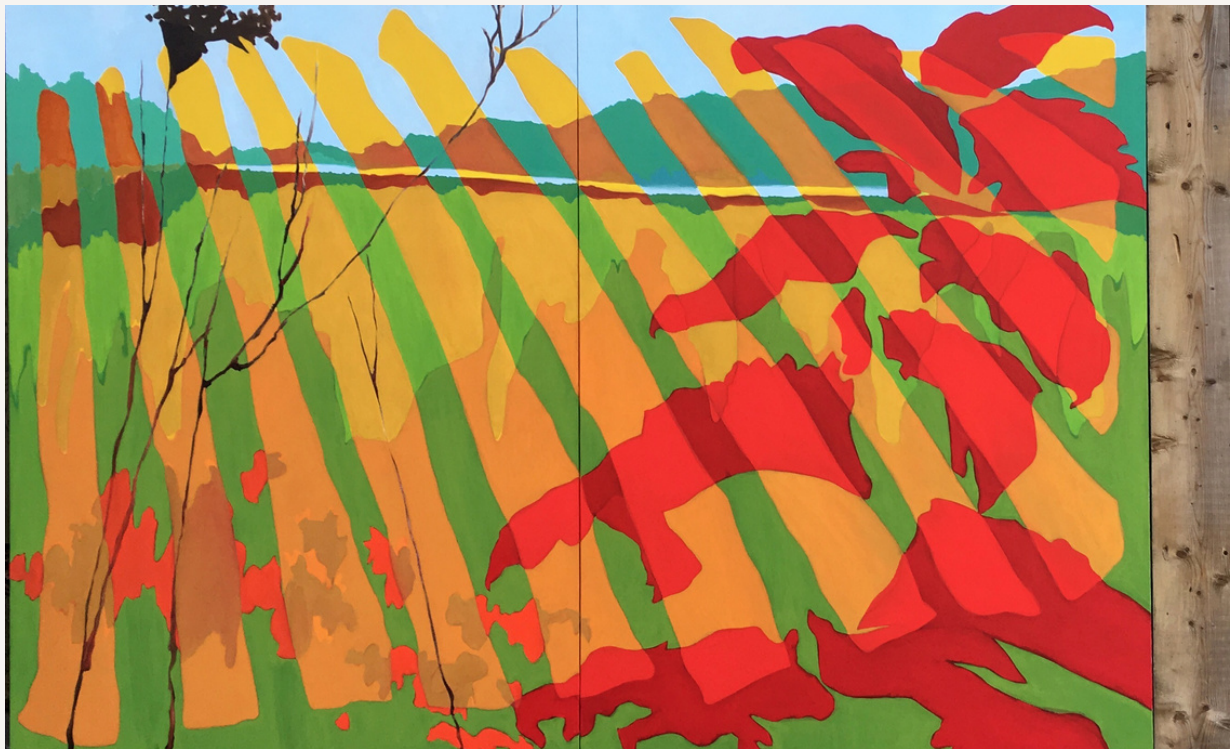

Wes Sherman

MAPPING DISPLACEMENT

North Hudson Art Concourse
Benjamin J. Dineen III and Dennis C. Hull Gallery

For more information
on Wes Sherman
scan this QR code on
your mobile device

Bird Sanctuary with Fence
Oil on Canvas with Fence
48 x 108 inches
2016